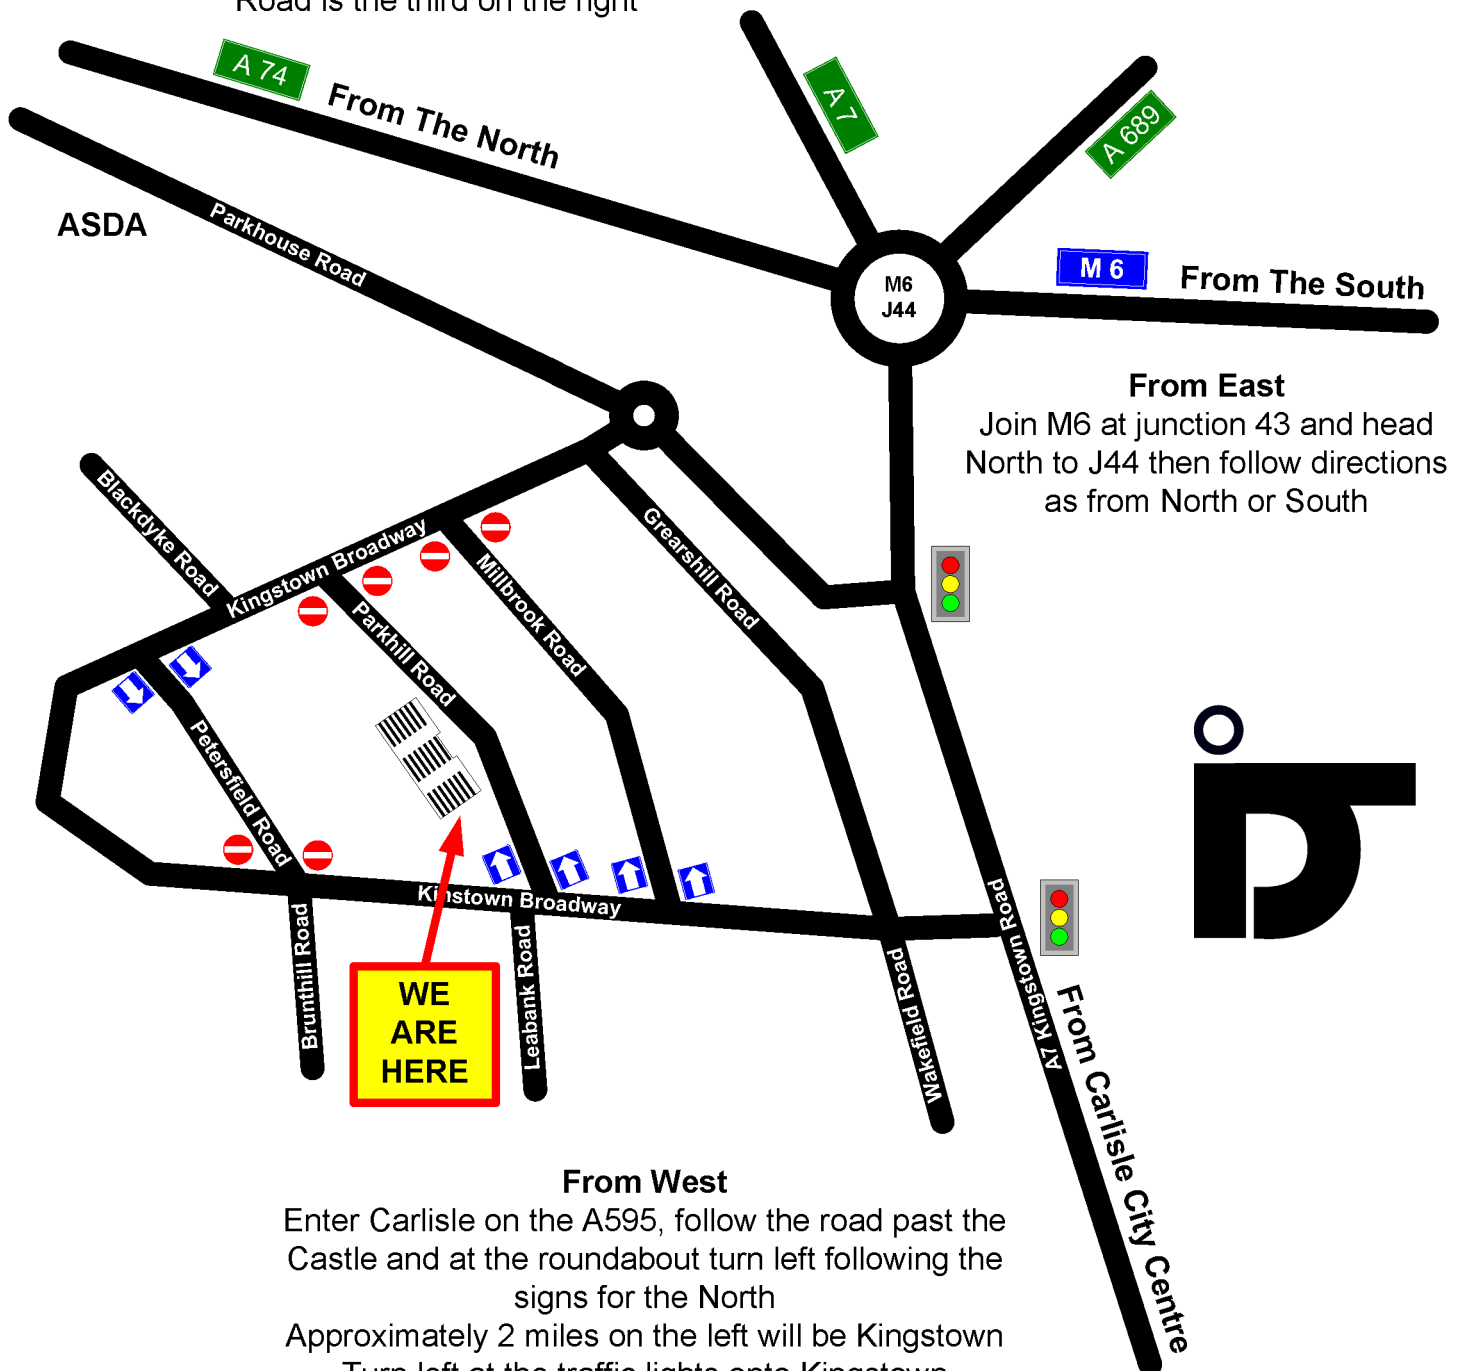

# Location Map

Tel: (01228) 538603  
Fax: (01228) 595635  
Info@DynamicIT.co.uk  
www.DynamicIT.co.uk

**DynamicIT Business Services**  
**Parkhill Road**  
**Kingstown**  
**Carlisle**  
**Cumbria**  
**CA3 0EX**

## From North or South

From M6 J44 head for Carlisle  
Turn right at second set of traffic lights  
onto Kingstown Broadway and Parkhill  
Road is the third on the right

## From East

Join M6 at junction 43 and head  
North to J44 then follow directions  
as from North or South

## From West

Enter Carlisle on the A595, follow the road past the  
Castle and at the roundabout turn left following the  
signs for the North  
Approximately 2 miles on the left will be Kingstown  
Turn left at the traffic lights onto Kingstown  
Broadway and Parkhill Road is the third on the right